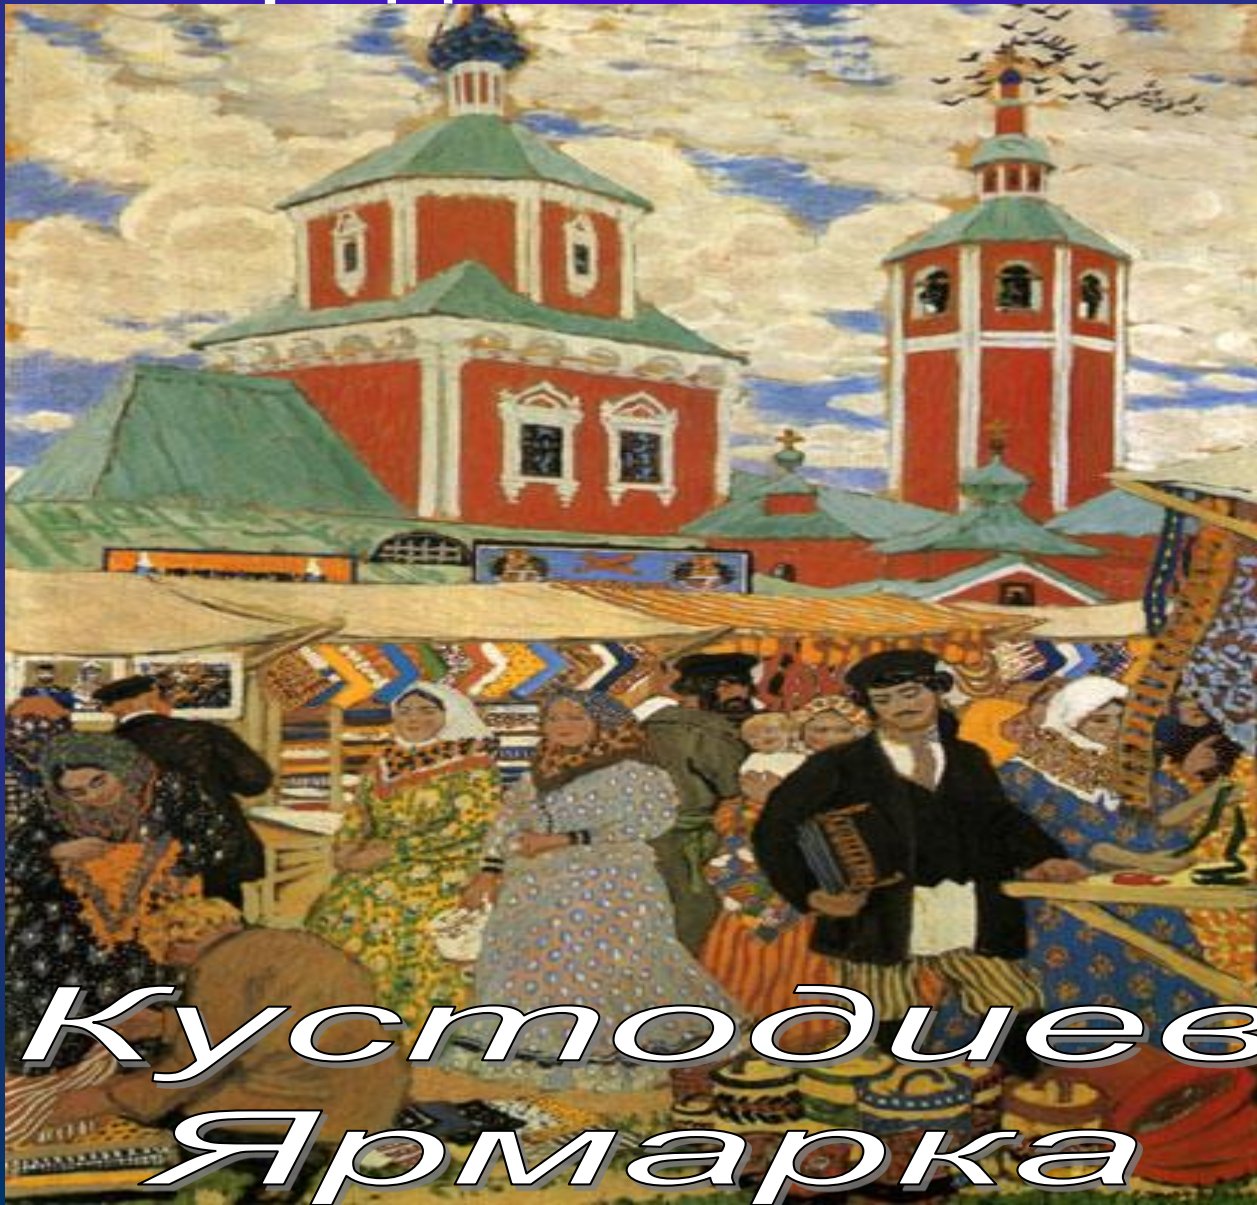

Городской пейзаж

*Кустодиев
Ярмарка*