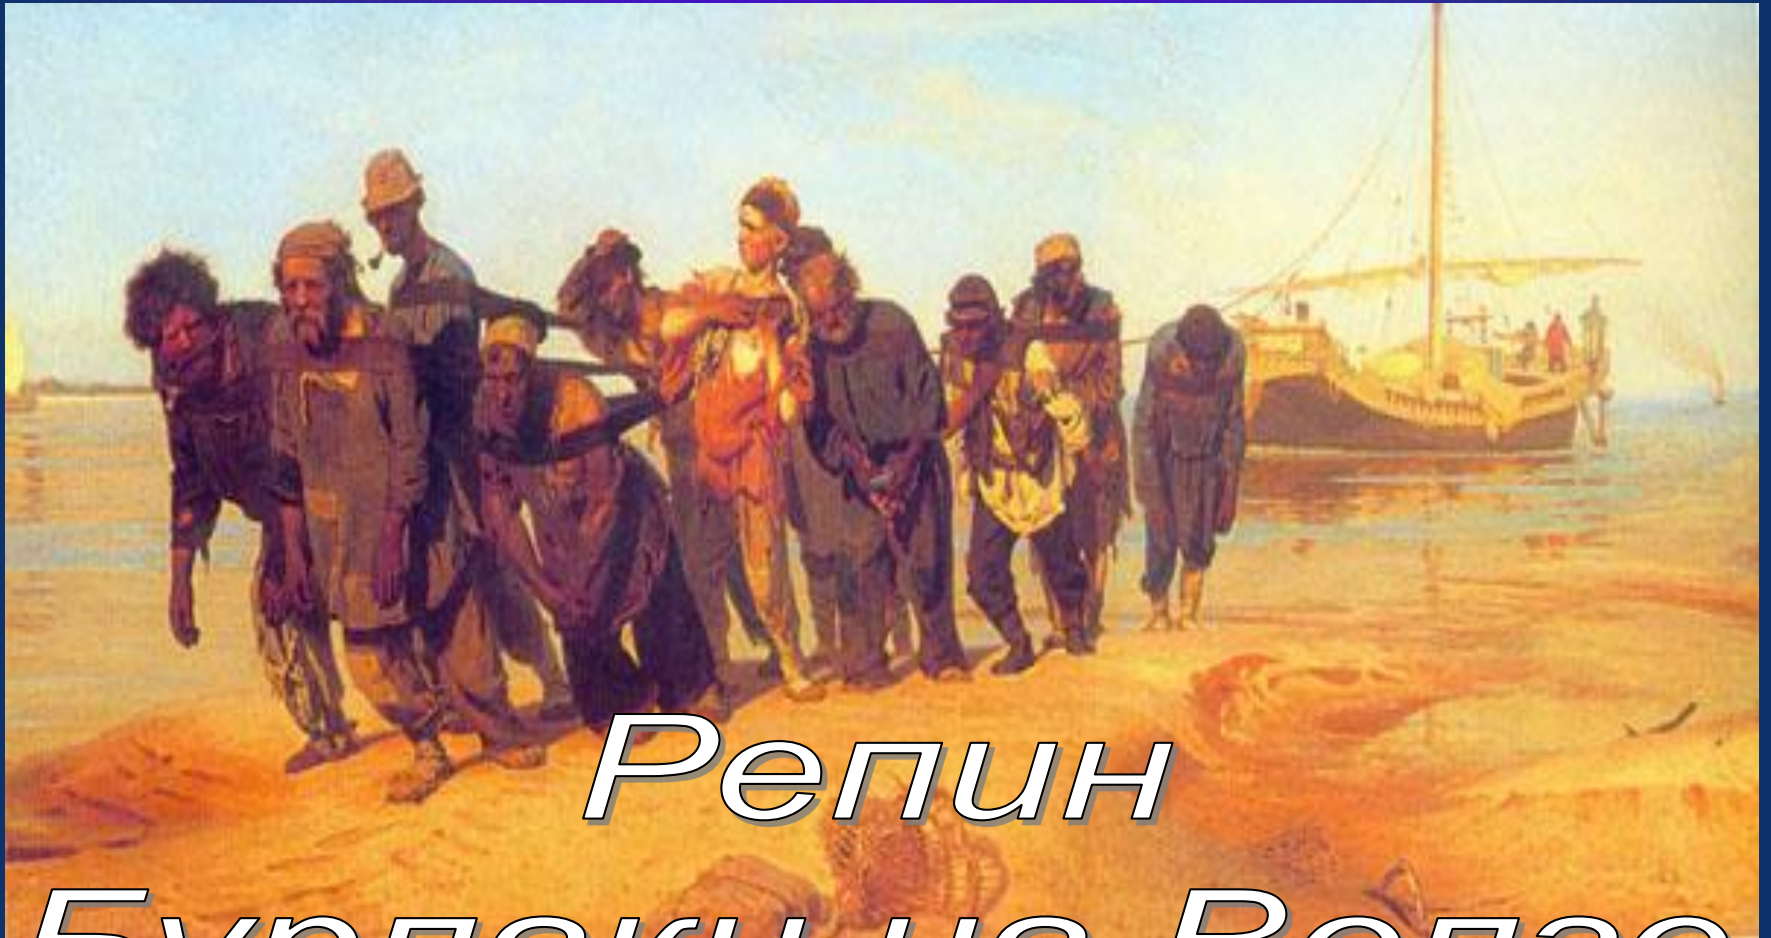

Бытовой жанр

Репин

Бурлаки на Волге